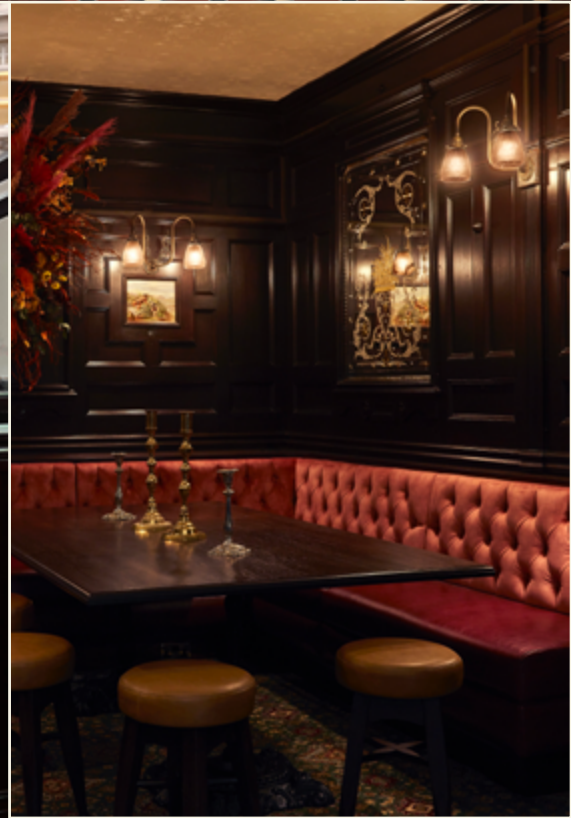

THE
GEORGE
PUBLIC HOUSE

ABOUT

The George is an 18th century, grade II listed pub on Great Portland Street, Fitzrovia. Across two floors, we offer a food and drink menu befitting of a modern London public house.

Accross two floors, The George houses several options for group bookings, private dining, canapé receptions, live sports and family style feasting.

.....

PRIVATE SPACES

The Green Room
8-10 seated

The Snug
10 seated / 25 standing

The Ground Floor
45 seated / 100 standing

The Dining Room
28 seated / 40 standing

The Gluepot Bar
12-15 standing

The Private Dining Room
20 seated / 30 standing

The First Floor
50 seated / 60 standing

Full Venue Hire
95 seated / 150 standing