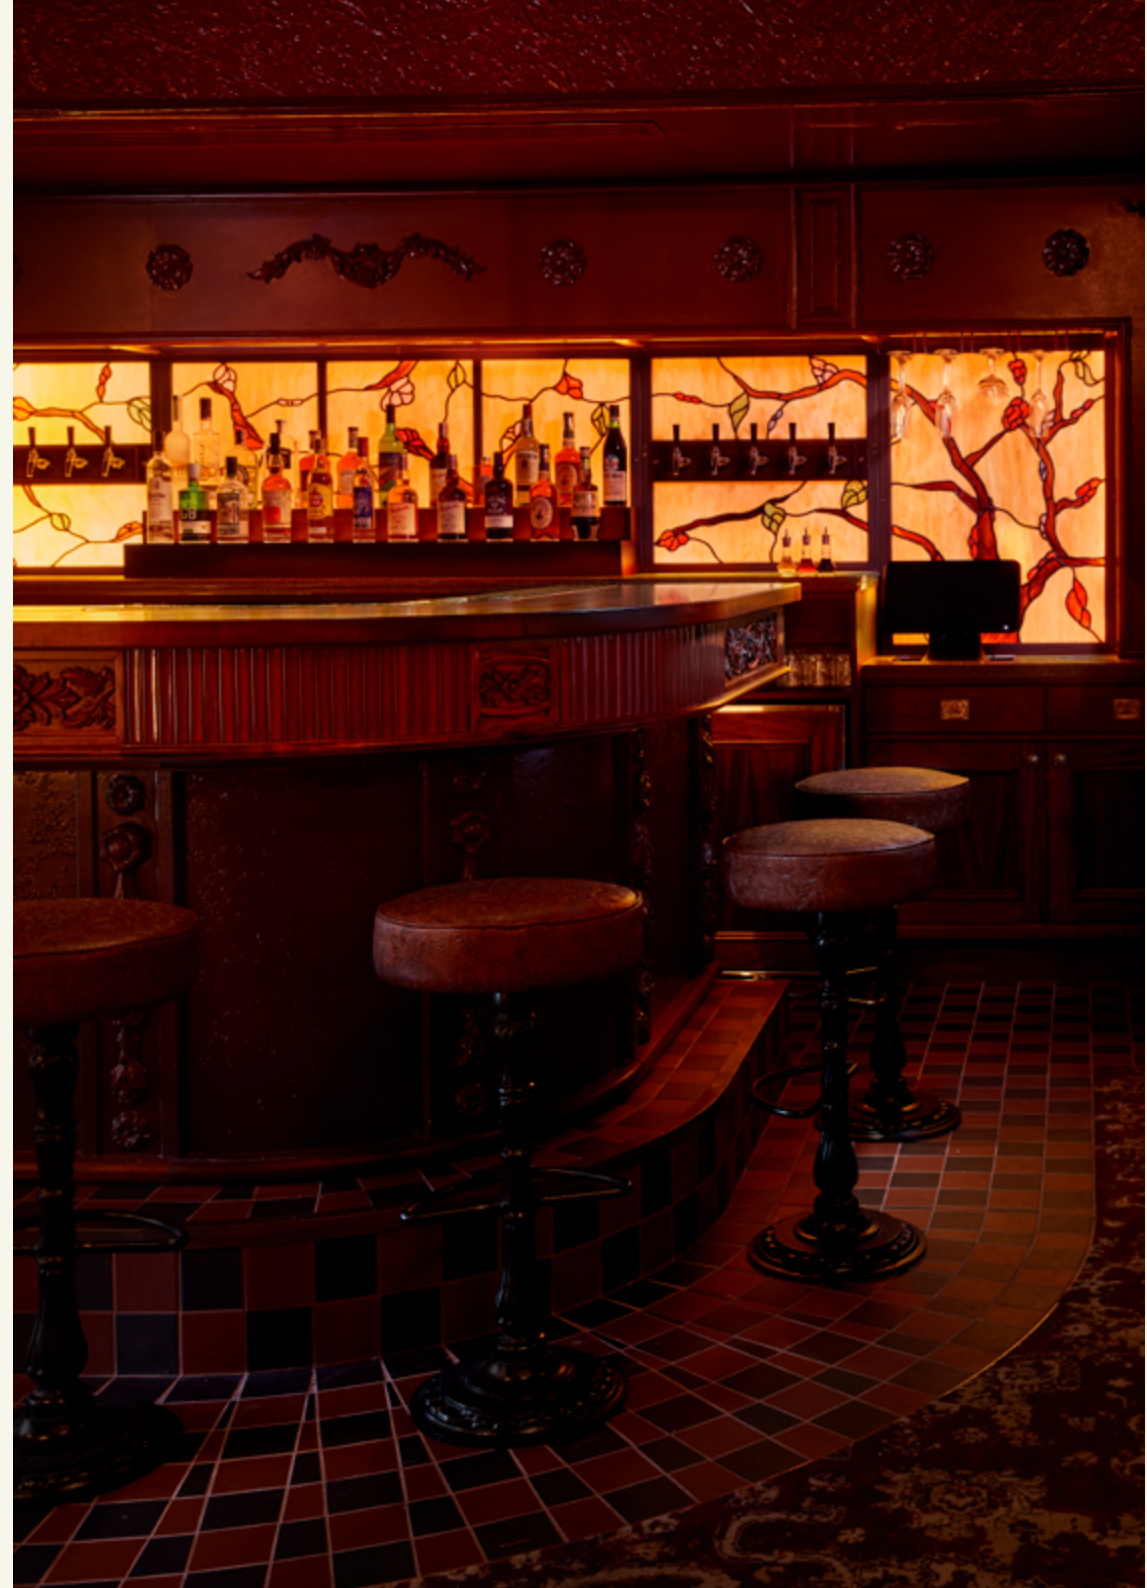

THE CADOGAN ARMS

Located in the heart of Chelsea's bustling King's Road, the newly restored Cadogan Arms opened in 2021, with an ambitious renovation that pays homage to the public houses' two centuries spent serving the local community.

With capacity for up to 50 guests, The Cadogan Arms' private events space, The Rose Room, is equipped with a private horseshoe bar backed by a custom designed stained-glass wall, and two large meat ageing fridges which give extra tenderness and flavour to carefully sourced British beef.

VENUE FEATURES

WiFi Available | Music Options Available |

Hidden Art TVs With Sky Sports & Apple TV | Private Bar

The Cadogan Arms is our sibling venue.

Contact us for event enquiries.