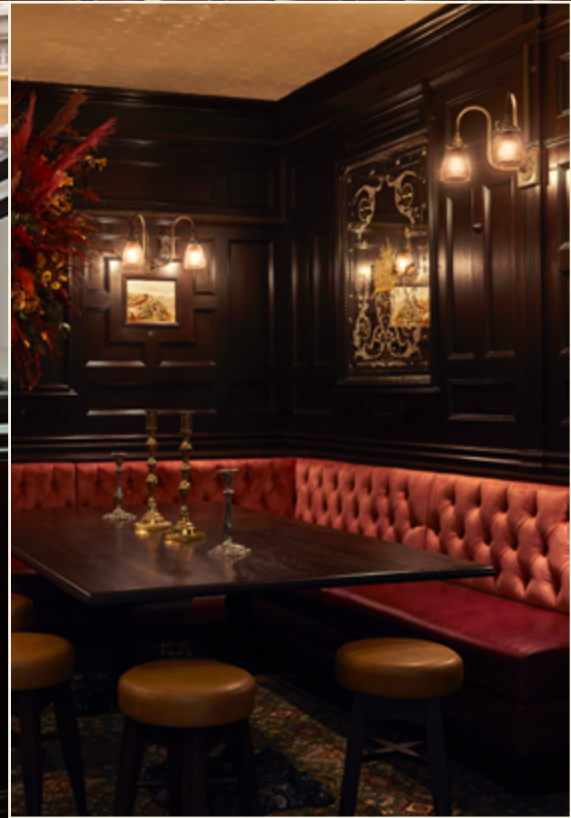

THE
GEORGE
PUBLIC HOUSE

ABOUT

The George is an 18th century, grade II listed pub on Great Portland Street, Fitzrovia. Across two floors, we offer a food and drink menu befitting of a modern London public house.

Across two floors, The George houses several options for group bookings, private dining, canapé receptions, live sports and family style feasting.

.....

PRIVATE SPACES

The Green Room
8-10 seated

The Snug
10 seated / 25 standing

The Ground Floor
45 seated / 100 standing

The Dining Room
28 seated / 40 standing

The Gluepot Bar
12-15 standing

The Private Dining Room
20 seated / 30 standing

The First Floor
50 seated / 60 standing

Full Venue Hire
95 seated / 150 standing